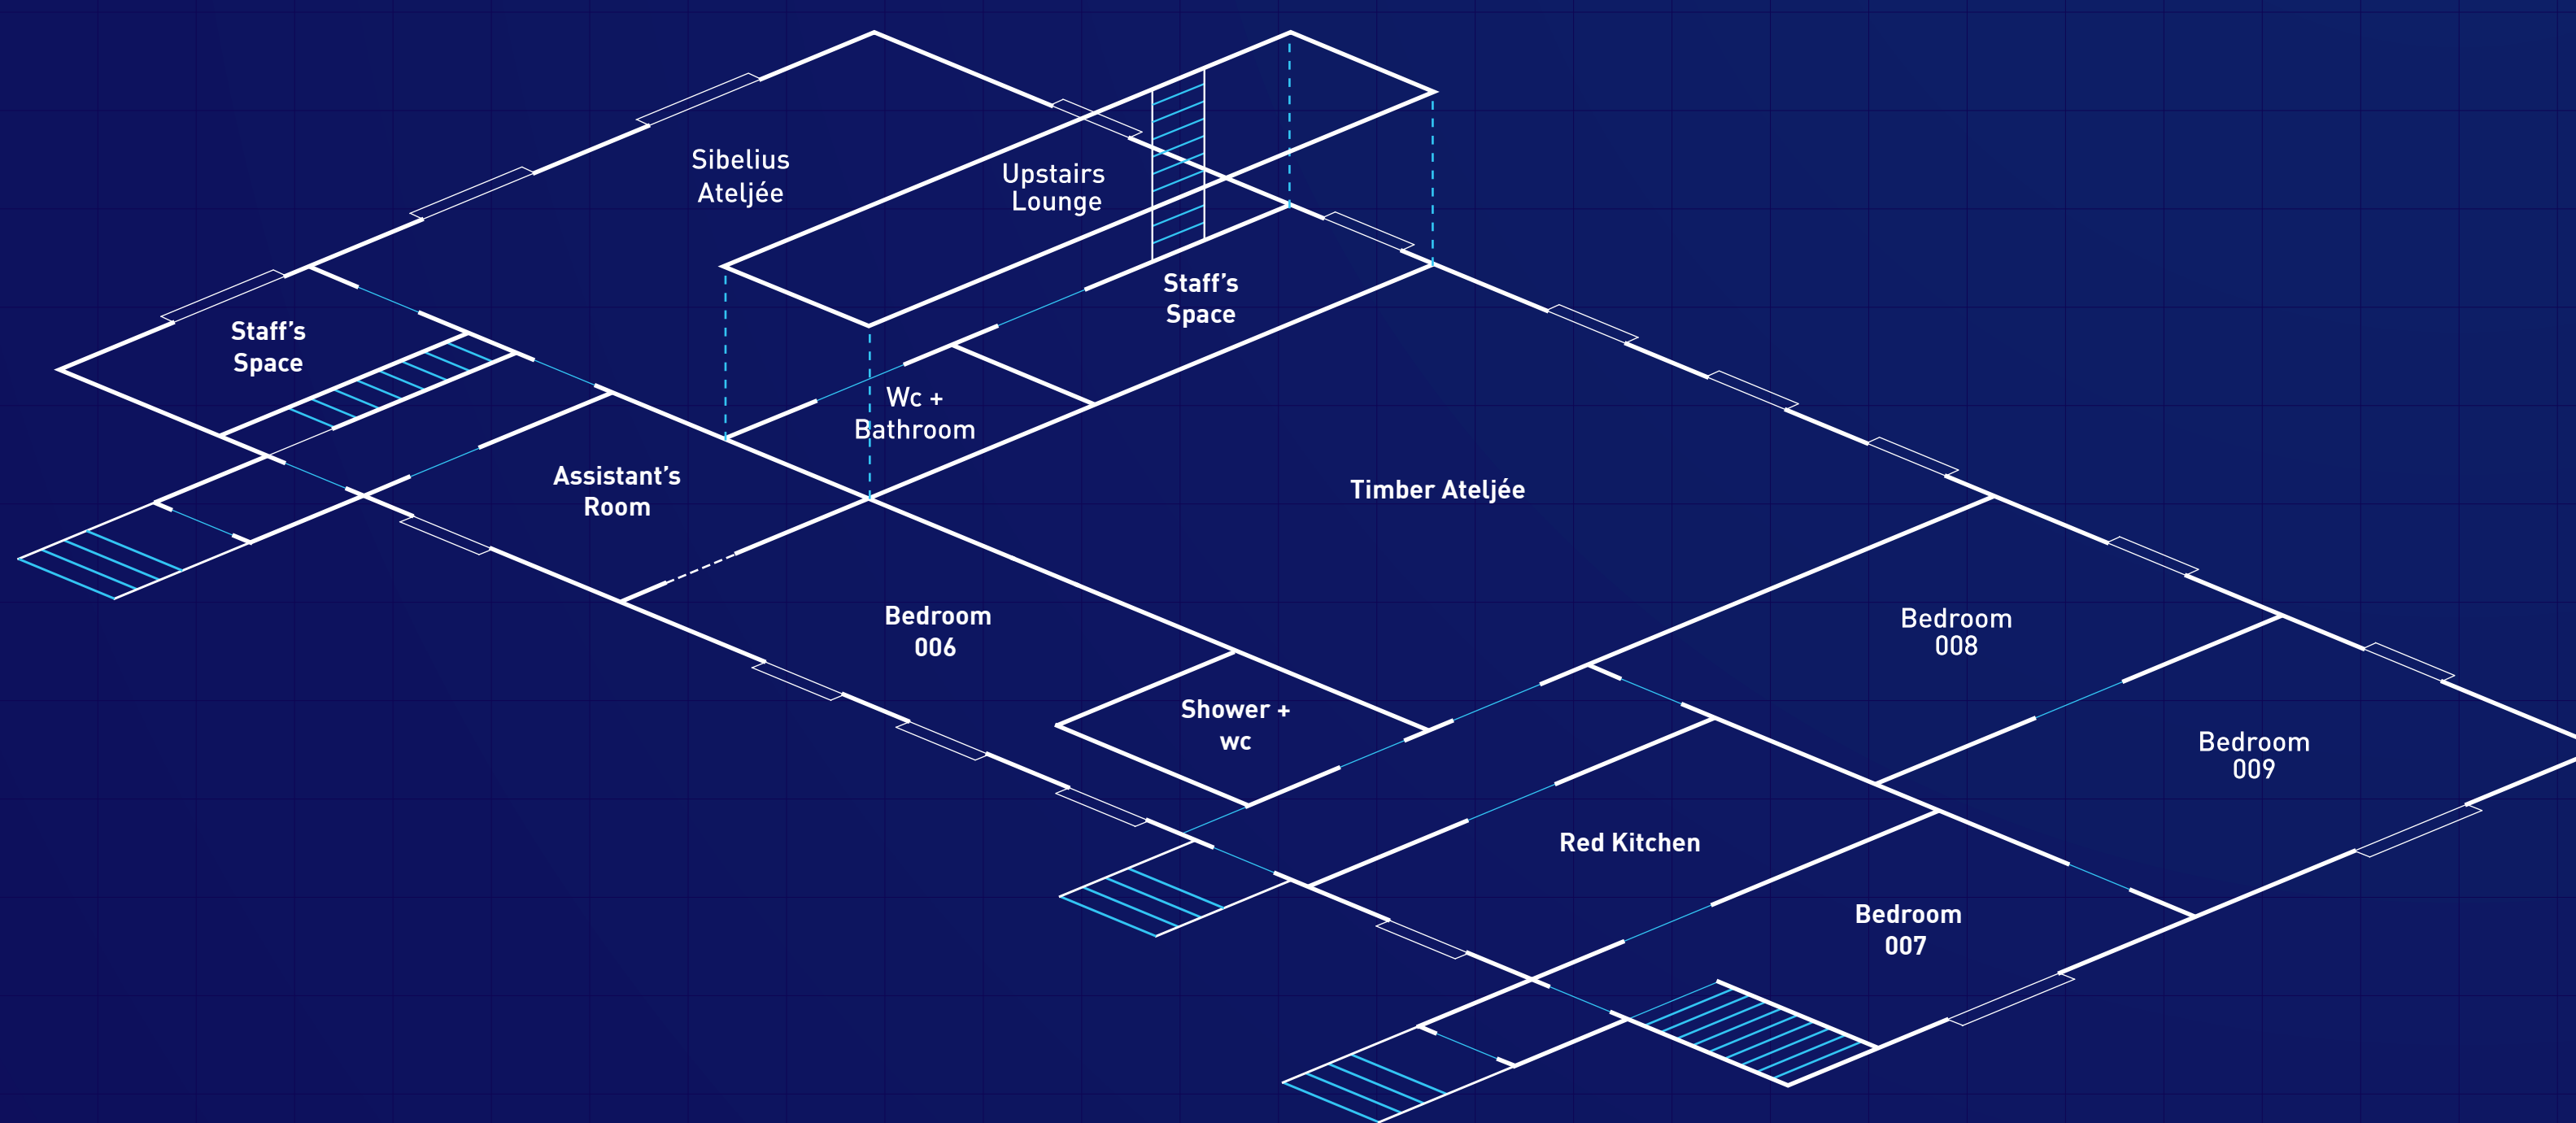

Room Code	Space [m2]	Usage & Capacity
Bedroom 001	20	Private space suitable for 1-2
Bedroom 002	17	Private space
Bedroom 003	18	Private space suitable for 1-2
Bedroom 004	20	Private space
<b>Bedroom 005</b>	16	<b>Private space</b>
Bedroom 006	13	Private space
Bedroom 007	16	Private space
Meditation Space	37	Space reserved for meditation and silent being
Studio Bedroom	18	Private space with integrated studio space
Chill Outer Space	18	Laid back space
Studio Spaces I	35	Creation & Working
Studio Spaces II	50	Creation & Working
Space Space	40	Space
Assistant's Room	6	Small private bedroom
Octavius II	4	Main entrance - The work 'Octavius II' by H�el�ene Baril

## NEXUS 9000

Room Code	Space [m2]	Usage & Capacity
Bedroom 006	20	Private space with integrated studio space
Sibelius Atelj�e	45	Arteles Staff Headquarters
Bedroom 006	20	Private space with integrated studio space
Bedroom 007	20	Private space with integrated studio space
Timber Atelj�e	58	Private space with integrated studio space suitable for 2
Bedroom 008	20	Private space with integrated studio space
Bedroom 009	25	Private space with integrated studio space
Red Kitchen	17	Shared kitchen space

# Arteles Creative Center: Building Plans

Nexus 9000: 507 m2

Timber: 300 m2

View: Non-perspective foreshortening

24h/7 access to all working & common spaces

ARTELES®